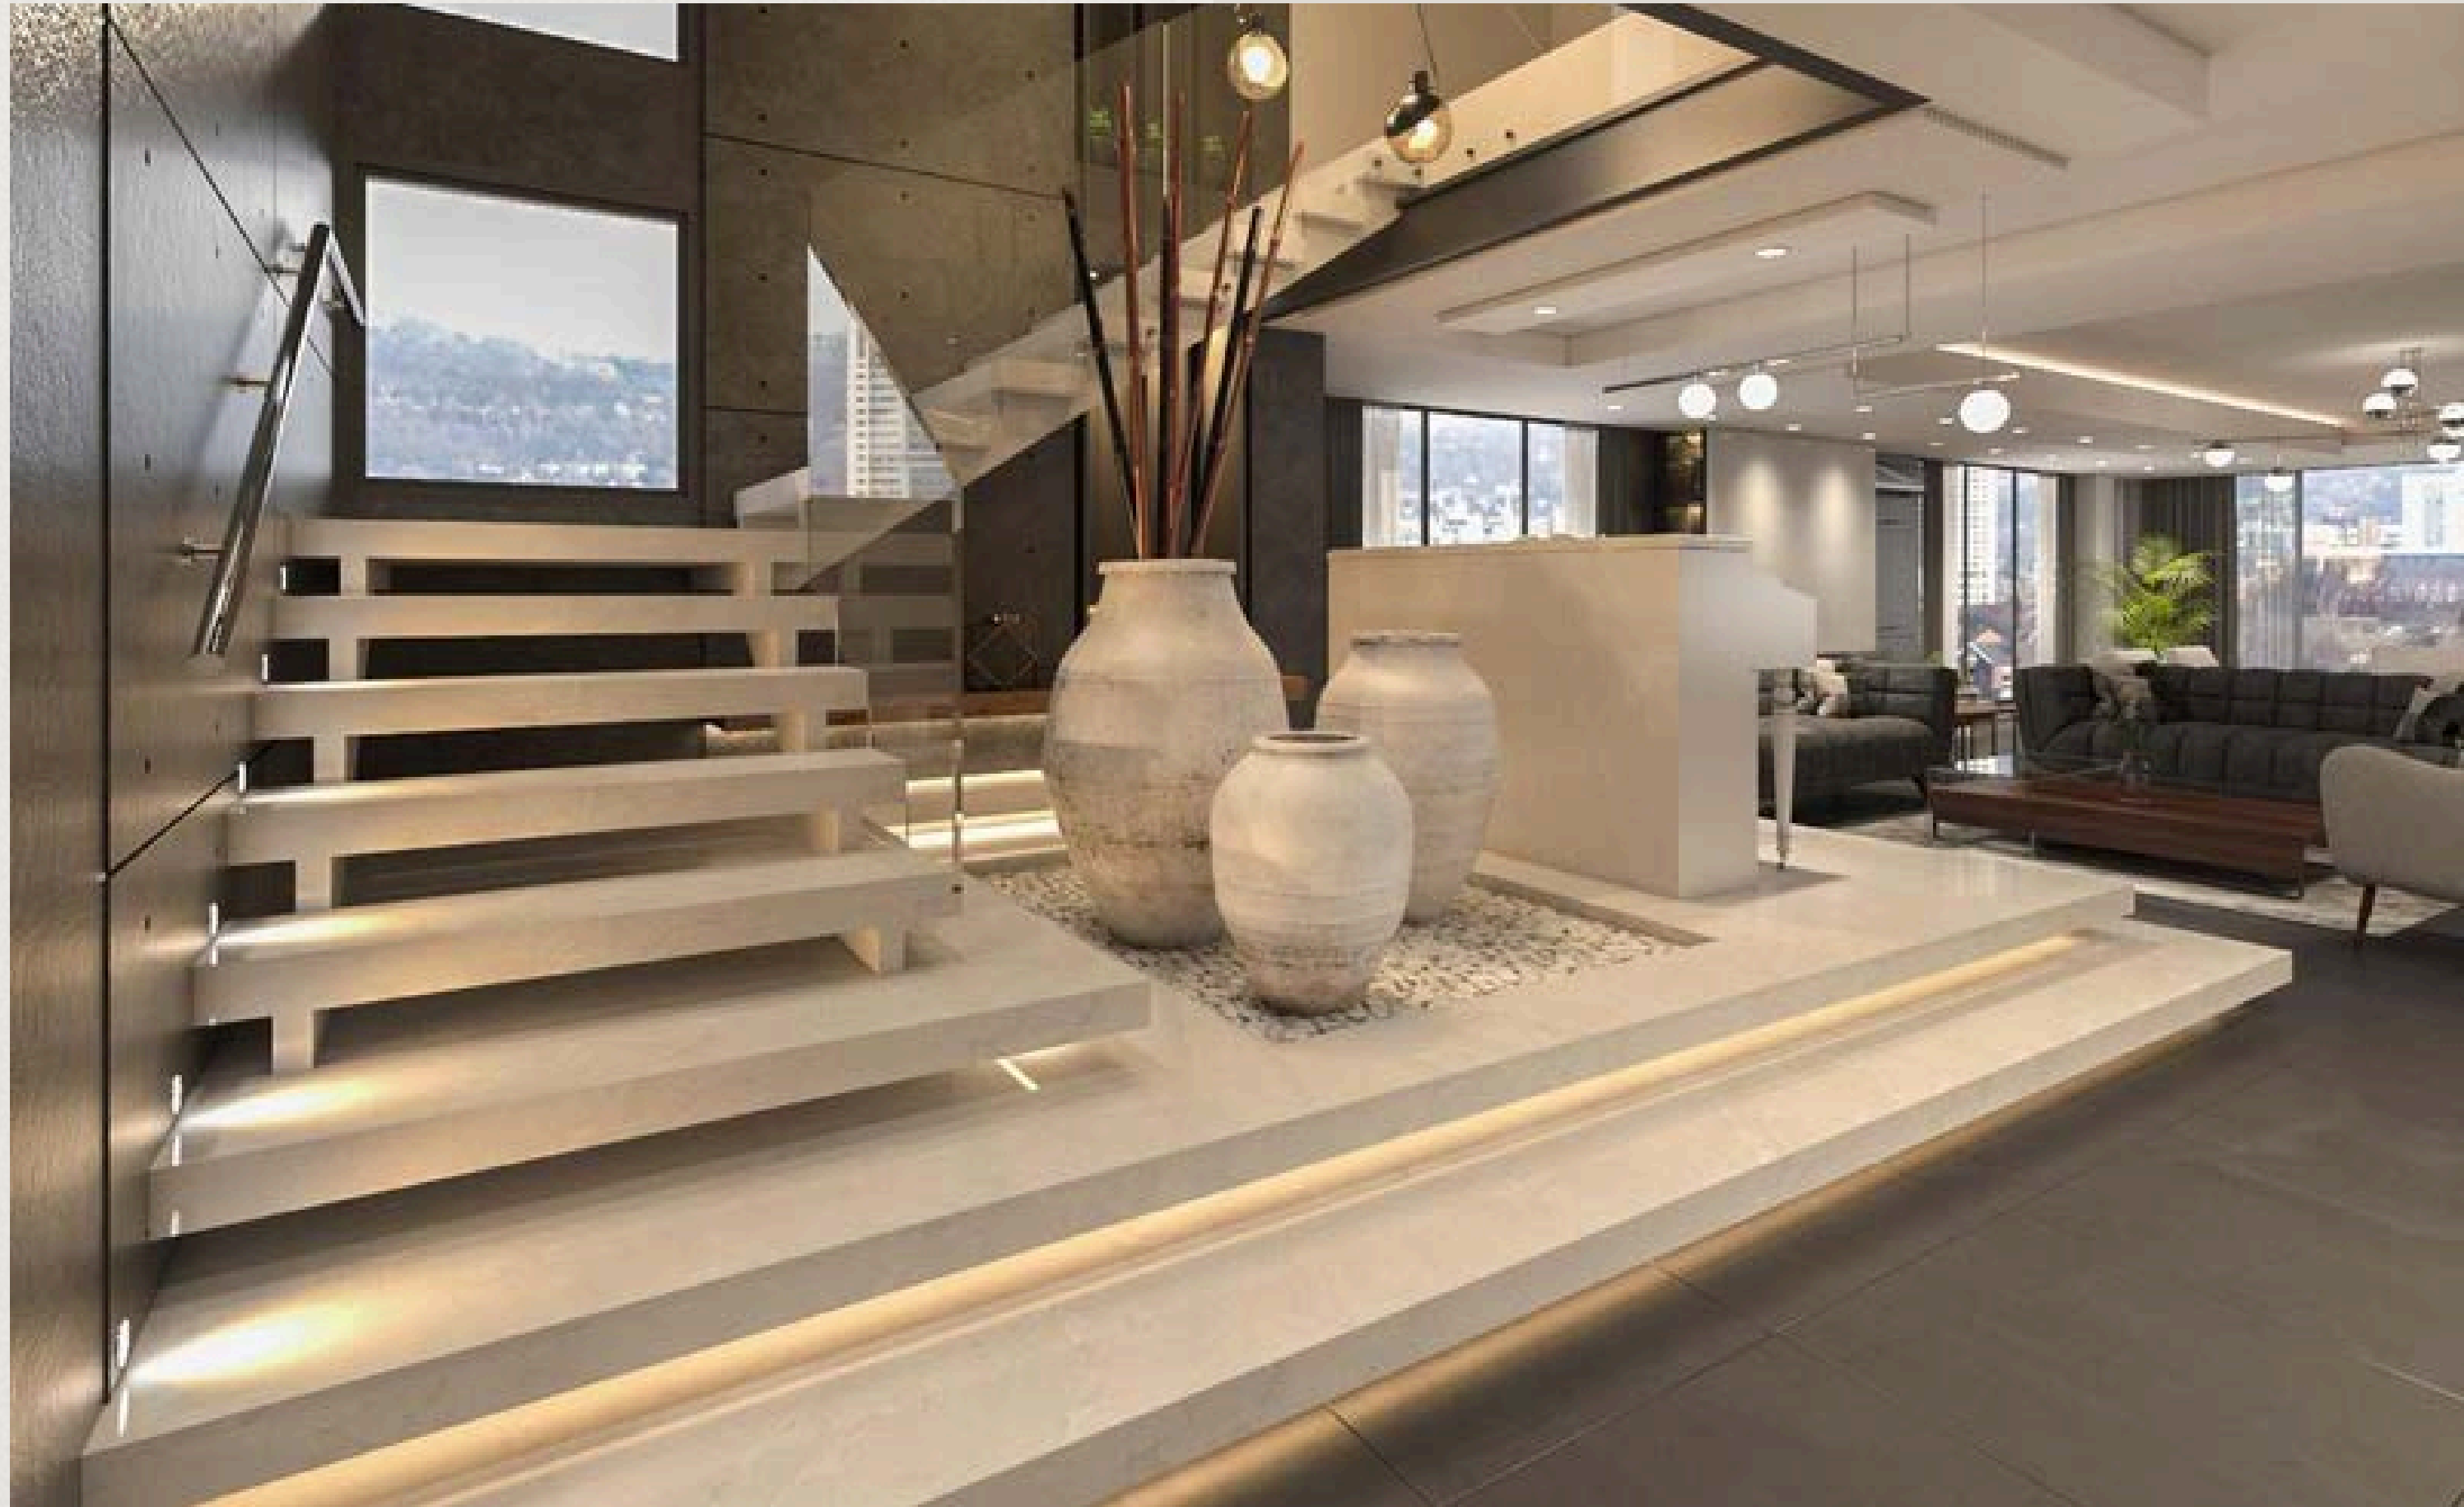

Dubai VILLA 100