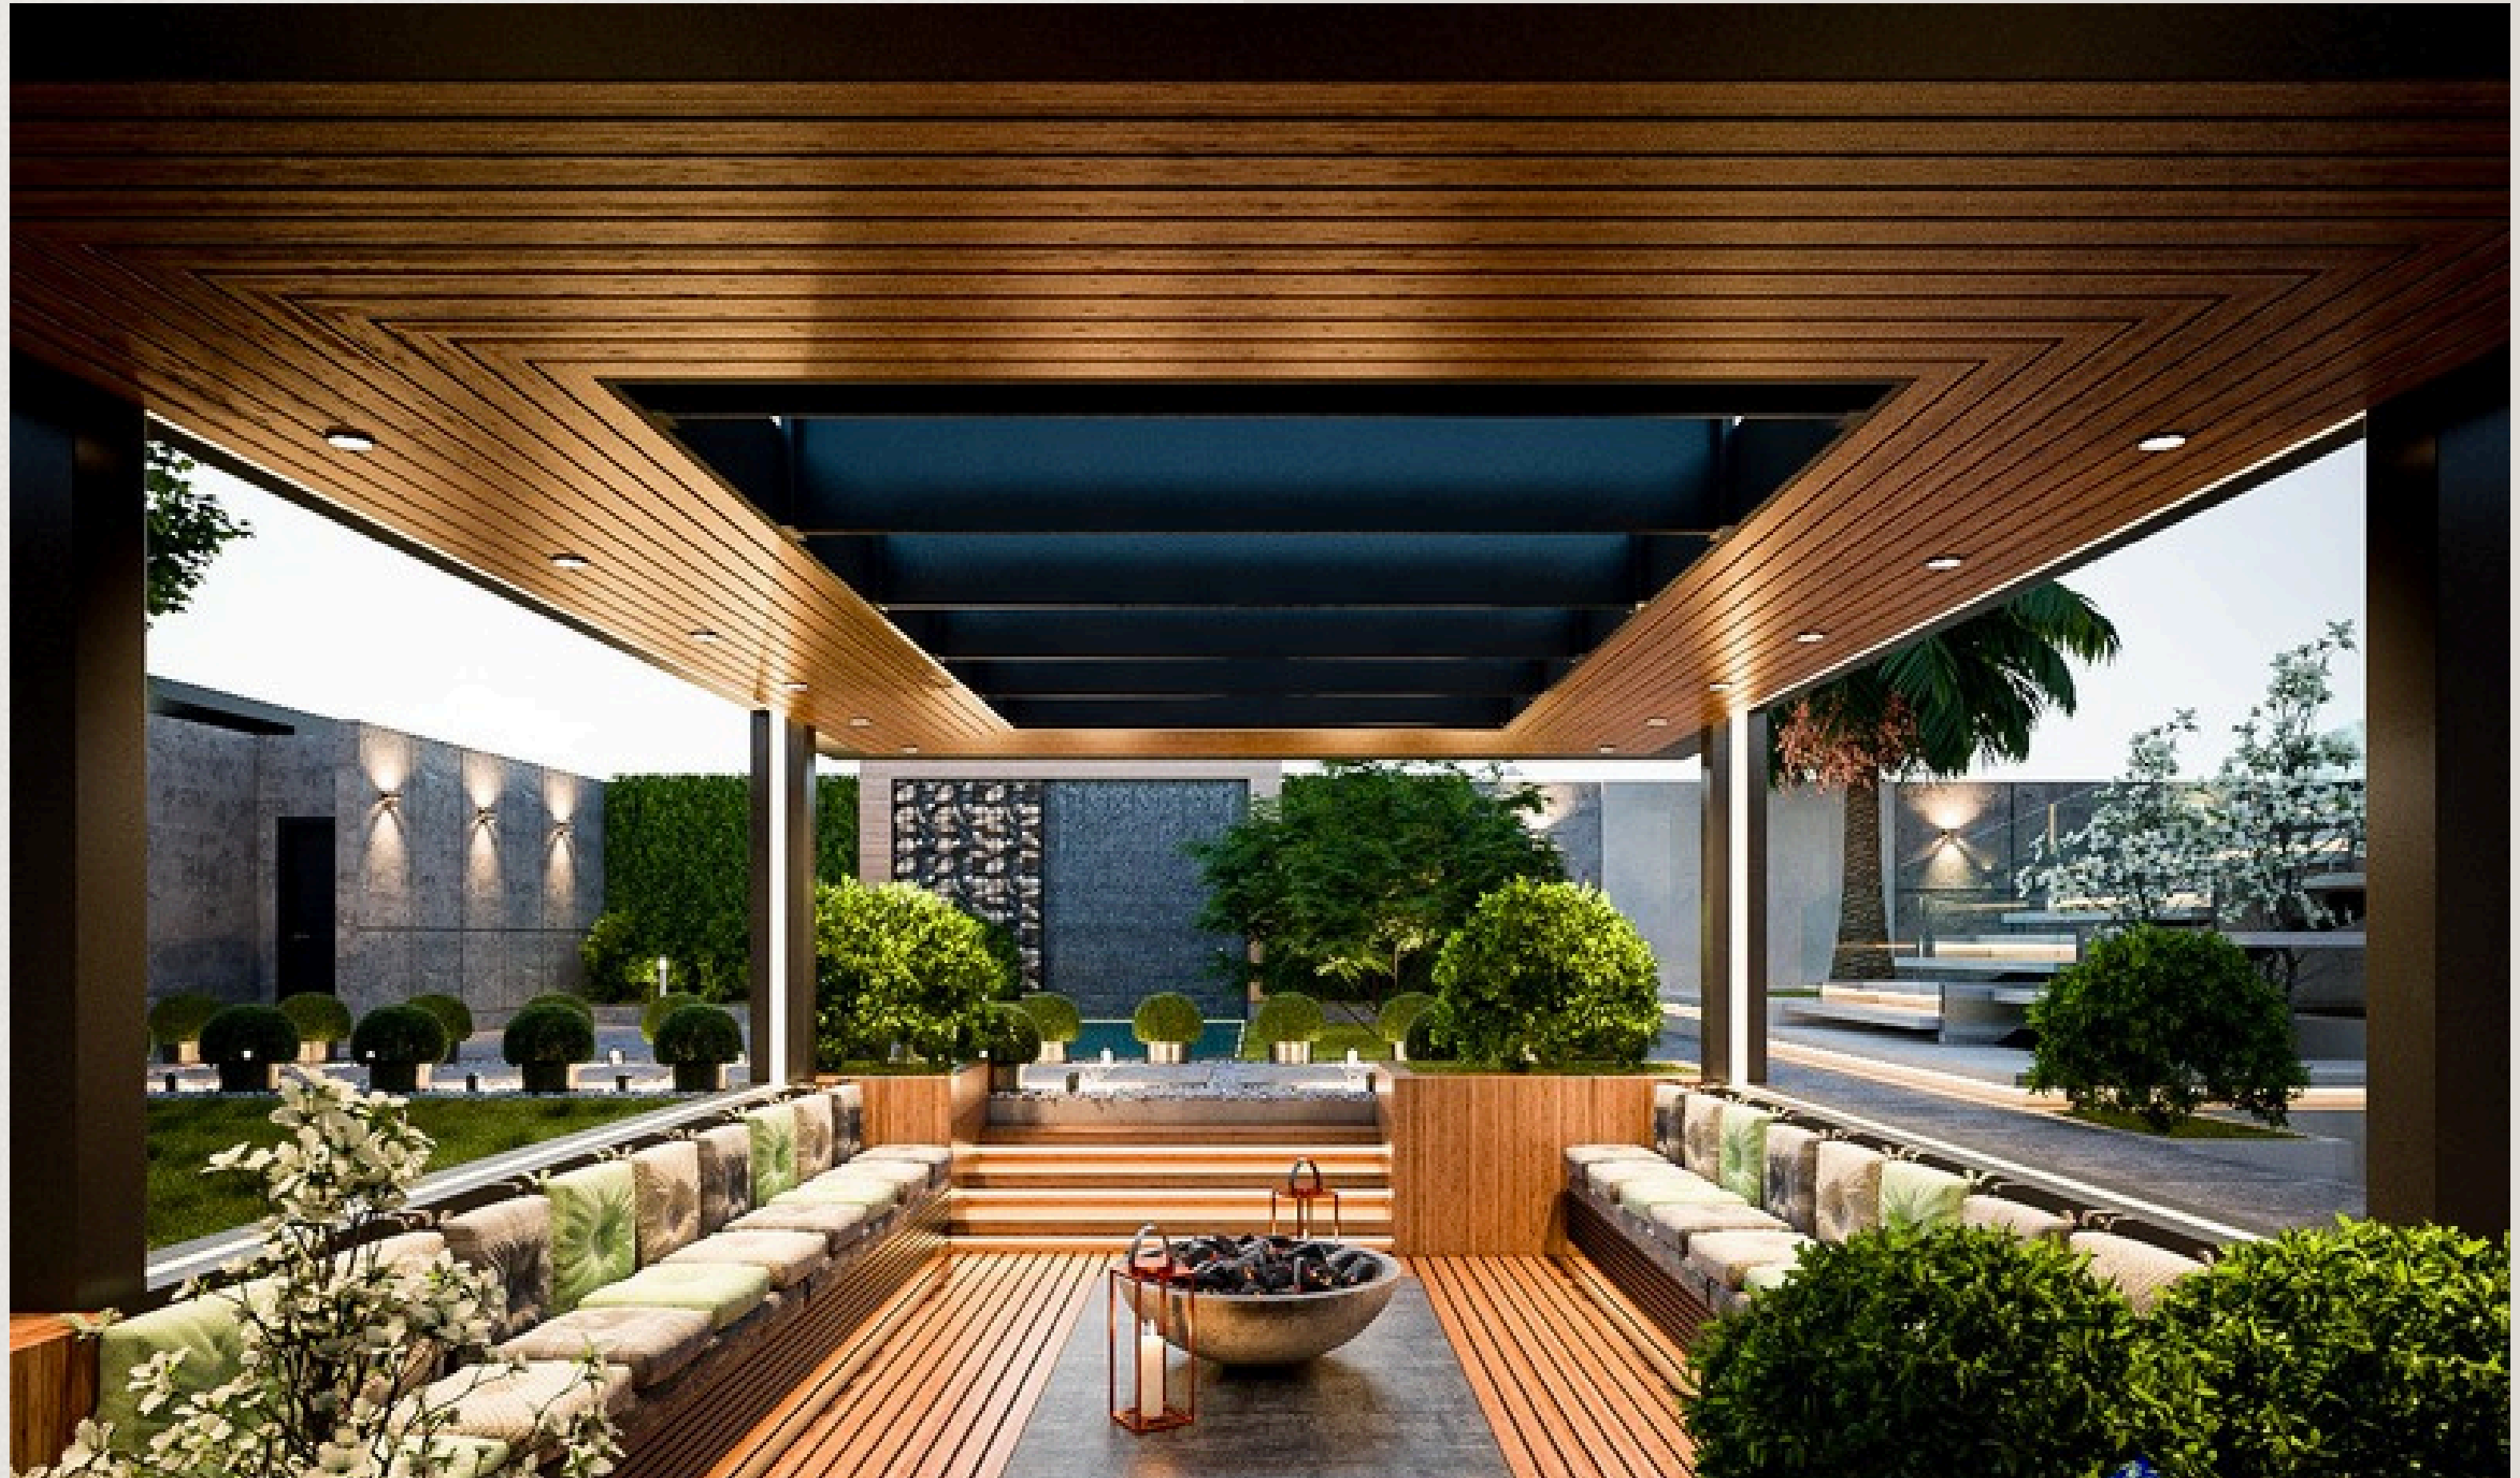

Dubai VILLA 100