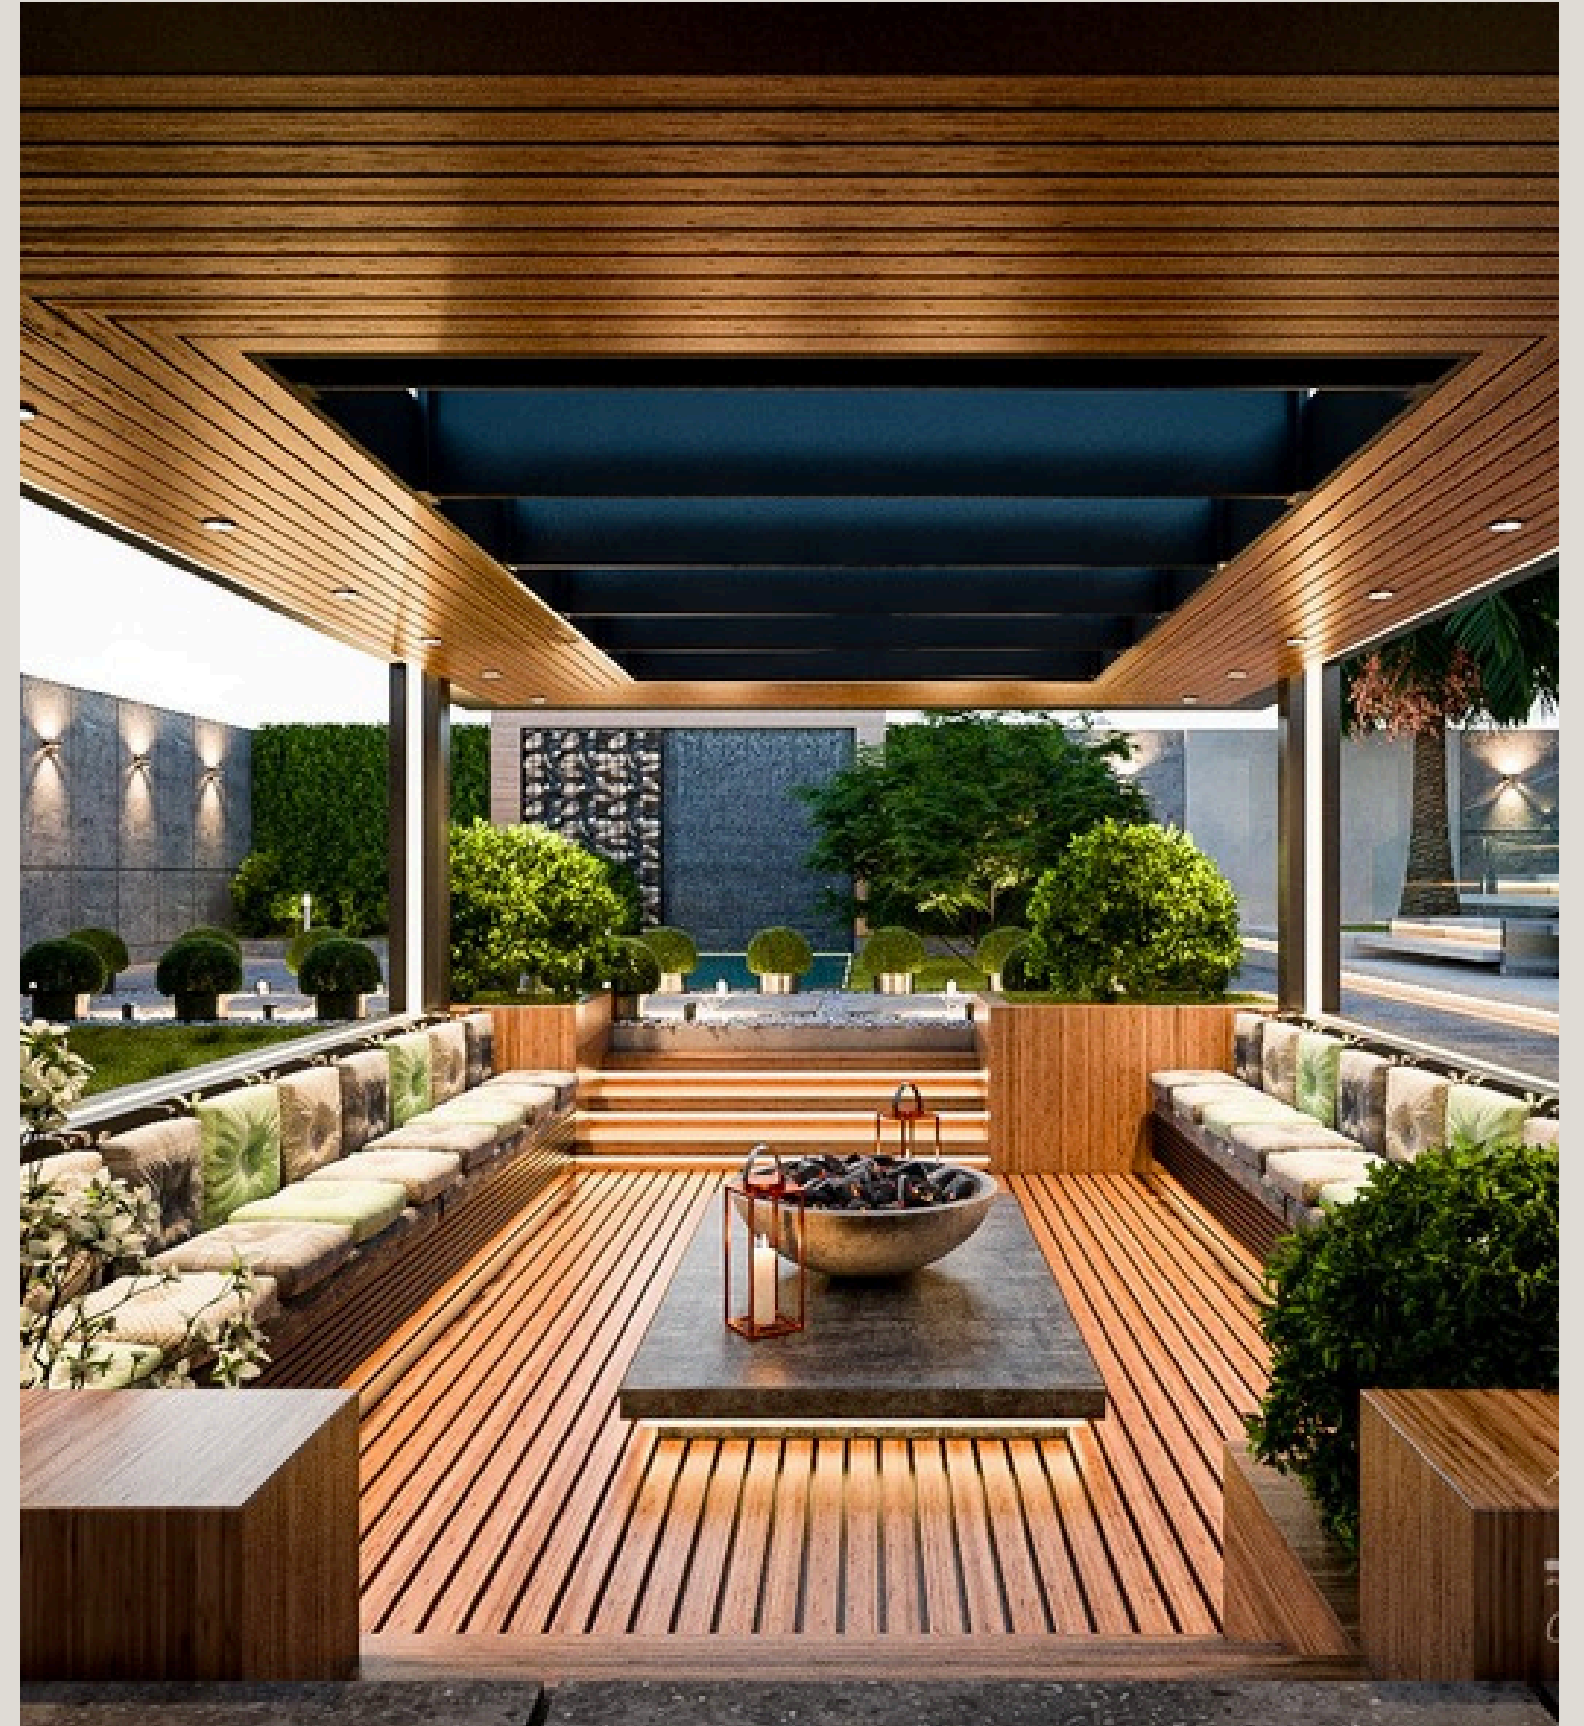

about

TEAM & STRUCTURE

The company operates through a highly experienced team of specialists, university experts, and professional engineers:

- More than 60 direct employees
- More than 200 indirect workforce members
- Extensive supplier and technical partner network